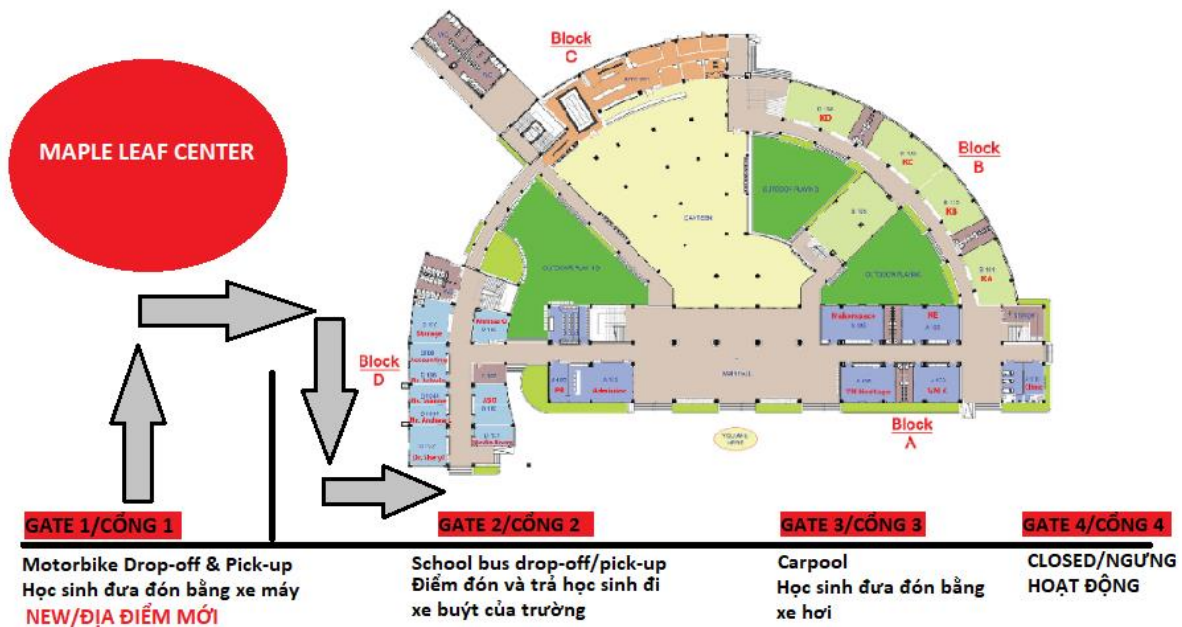

Trân trọng,
Phòng Học Vụ CIS

September 07, 2018

Dear Parents/Guardian of CIS students,

CIS would like to announce the change of pick-up and drop-off gate for CIS students:

Effective **Monday, September 10, 2018**, gate number 4 of CIS campus will be closed due to the construction of the new building for Makerspace. Therefore, students and parents who are using Gate No. 4 for drop-off and pick-up will start moving to gate 1 - CIS Campus. Details are as follows:

- **Morning:**
 - **For motorbikes:** Please stop to drop students off at Gate 1 (or park your vehicle at Parking Lot Gate 1)
 - **For cars:** Please follow usual moving/ parking instruction (No change)
 - Students will enter at Gate 1 and move through the pathway behind Principal's Office.
- **Afternoon:**
 - **For motorbikes:** Please stop to drop students off at Gate 1 (or park your vehicle at Parking Lot Gate 1)
 - **For cars:** Please follow usual moving/ parking instruction (No change)
 - Pick-up students will remain waiting in the designated area of the CIS cafeteria.
 - Please see the following image for your reference: